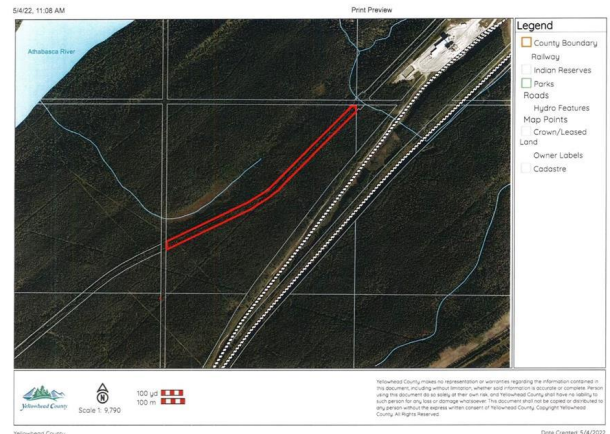

$59,000 - 5-23-52-20 Nw, Rural Yellowhead County

MLS® #A1221557

$59,000

0 Bedroom, 0.00 Bathroom,
Land on 7.50 Acres

NONE, Rural Yellowhead County, Alberta

Recreational property located in Yellowhead County. The property is 7.5 acres with no public access. There is a trail along the property. There is an old cabin base that currently sits along the trail. Property is approximately 30m (100 feet) wide by 1km long

Essential Information

MLS® #	A1221557
Price	$59,000
Bathrooms	0.00
Acres	7.50
Type	Land
Sub-Type	Residential Land
Status	Active

Community Information

Address	5-23-52-20 Nw
Subdivision	NONE
City	Rural Yellowhead County
County	Yellowhead County
Province	Alberta
Postal Code	T7V 1A0

Additional Information

Date Listed	May 20th, 2022
Days on Market	1052
Zoning	ND