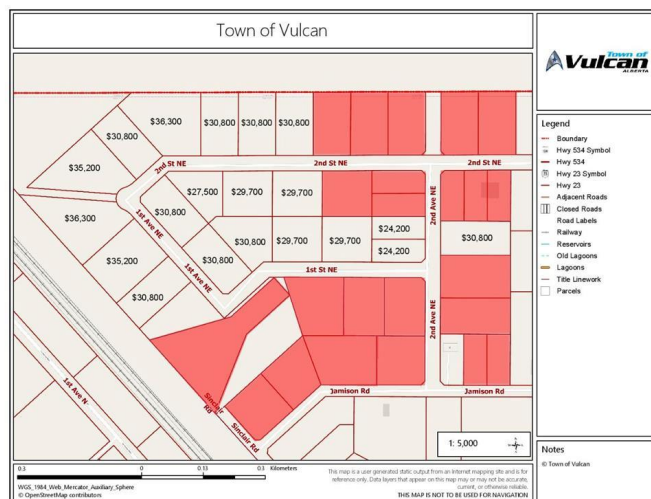

Additional Information

Date Listed	October 1st, 2022