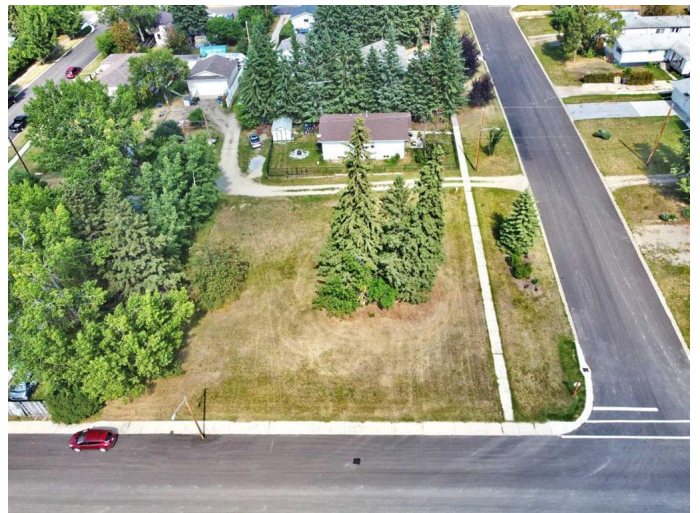

$205,000 - 5002, 5008, 5010 50 Avenue, Benalto

MLS® #A2157430

$205,000

0 Bedroom, 0.00 Bathroom,
Land on 0.40 Acres

NONE, Benalto, Alberta

Large parcel of land (3Lots) with 150 ft of frontage available in the peaceful hamlet of Benalto. So many opportunities available. Bring your imagination and your plans and unlock the potential for this land. Check out the permitted uses with local zoning regulations to see what fits for this land. This lot has great views to the mountains.

Essential Information

MLS® #	A2157430
Price	$205,000
Bathrooms	0.00
Acres	0.40
Type	Land
Sub-Type	Residential Land
Status	Active

Community Information

Address	5002, 5008, 5010 50 Avenue
Subdivision	NONE
City	Benalto
County	Red Deer County
Province	Alberta
Postal Code	T0M 0H0

Additional Information

Date Listed	August 13th, 2024
Days on Market	238