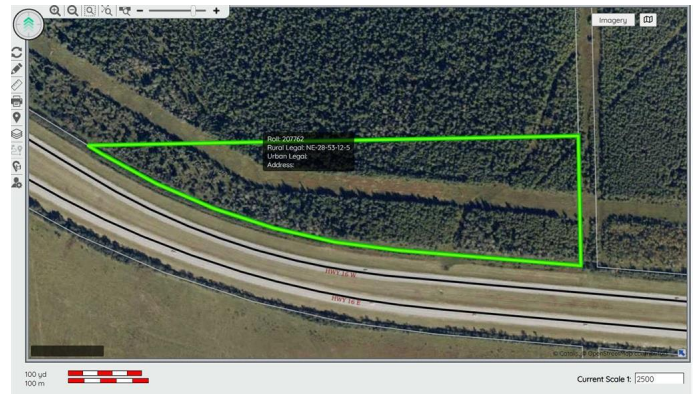

$104,000 - Highway 16 W & Range Road 122, Rural Yellowhead County

MLS® #A2157564

$104,000

0 Bedroom, 0.00 Bathroom,
Land on 16.33 Acres

NONE, Rural Yellowhead County, Alberta

Discover the perfect blend of privacy, adventure, and natural splendor with this stunning 16+ acre recreational property. Nestled against Crown land, this expansive parcel is an outdoor enthusiast's dream, offering unparalleled access to nature and a host of recreational opportunities.

Essential Information

MLS® #	A2157564
Price	$104,000
Bathrooms	0.00
Acres	16.33
Type	Land
Sub-Type	Recreational
Status	Active

Community Information

Address	Highway 16 W & Range Road 122
Subdivision	NONE
City	Rural Yellowhead County
County	Yellowhead County
Province	Alberta
Postal Code	T7E 5A4

Additional Information

Date Listed	August 15th, 2024
Days on Market	237