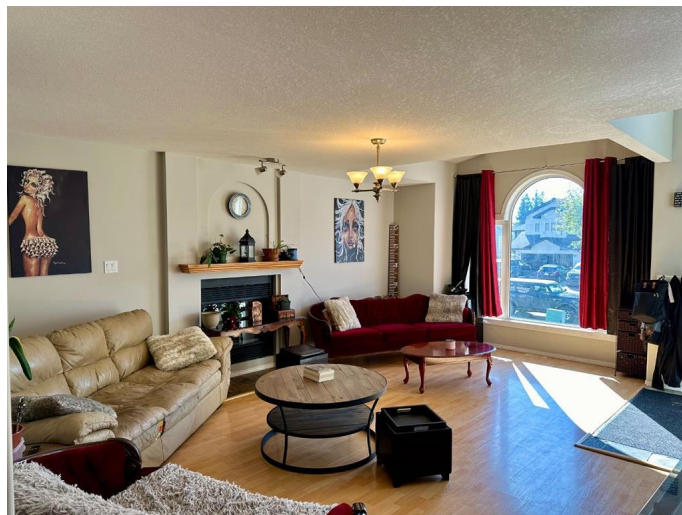

$399,000 - 9324 91 Avenue, Lac La Biche

MLS® #A2165897

$399,000

6 Bedroom, 3.00 Bathroom, 1,408 sqft
Residential on 0.14 Acres

Lac La Biche, Lac La Biche, Alberta

Looking for a great family home with the added benefit of a rental suite? 1408sqft family friendly home offers 3 bedrooms, 2 full bath, spacious eat in kitchen and 2 living spaces. Fully finished basement features a separate entrance which takes you to a 2 bedroom, 1 bathroom mortgage helper! Fenced backyard will keep the kids or pets safe and the double attached garage is finished with power and drywall. Located within walking distance to Portage College, Hospital, recreation center, parks and schools, this home is an absolute must see.

Built in 2004

Essential Information

MLS® #	A2165897
Price	$399,000
Bedrooms	6
Bathrooms	3.00
Full Baths	3
Square Footage	1,408
Acres	0.14
Year Built	2004
Type	Residential
Sub-Type	Detached
Style	Bungalow
Status	Active

Community Information