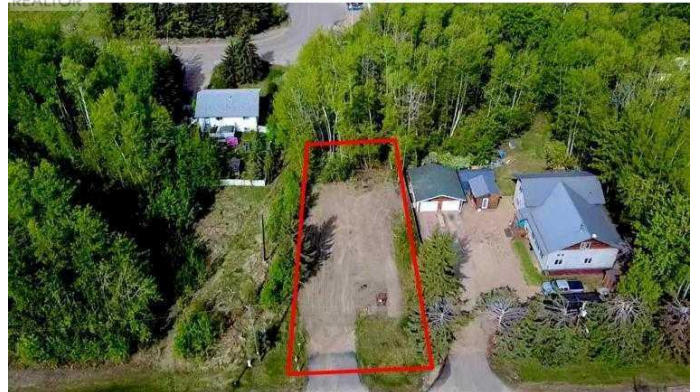

\$99,500 - 385, 13441 Twp Rd 665a, Lac La Biche

MLS® #A2172488

\$99,500

0 Bedroom, 0.00 Bathroom,
Vacant Land on 0.17 Acres

Lac La Biche, Lac La Biche, Alberta

Young's Beach Building Lot! Ideal Residential Property! Perfect for your build or modular home! The 7200 Sq Ft parcel is fully serviced with power and natural gas, town water and sewer, located just 2 blocks from popular Beaver Lake-where you can swim, waterski, fish, or just cruise the lake with your motorboat and enjoy nature. Also close to a playground for the kids and just a short drive to the Bold recreation Centre! Locate Your New Home in Friendly Young's Beach! Your Family Will Love It! (id:36535)

Amenities

Amenities Park, Playground, Schools, Shopping, Water Nearby

Approximate Property Lines
7200 Sq Ft

Listing Details

Listing Office Courtesy Of ANDINA SEFEDINI SEFERI Of People 1st Realty

Powered by: