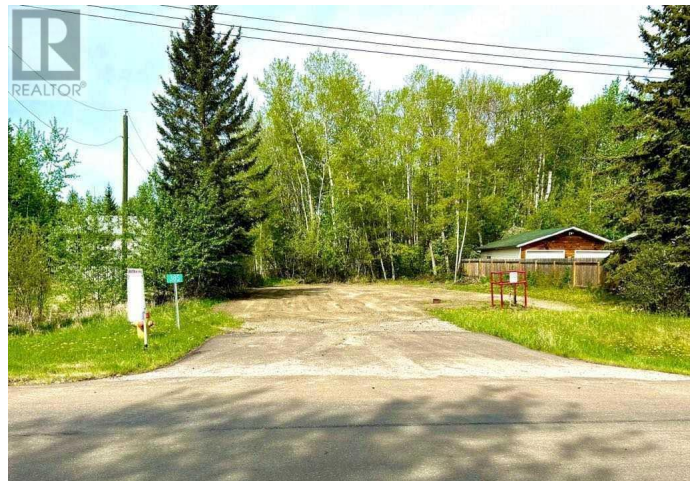

\$99,500 - 385, 13441 Twp Rd 665a, Lac La Biche

MLS® #A2172488

\$99,500

0 Bedroom, 0.00 Bathroom,
Vacant Land on 0.17 Acres

Lac La Biche, Lac La Biche, Alberta

Young's Beach Building Lot! Ideal Residential Property! Perfect for your build or modular home! The 7200 Sq Ft parcel is fully serviced with power and natural gas, town water and sewer, located just 2 blocks from popular Beaver Lake-where you can swim, waterski, fish, or just cruise the lake with your motorboat and enjoy nature. Also close to a playground for the kids and just a short drive to the Bold recreation Centre! Locate Your New Home in Friendly Young's Beach! Your Family Will Love It! (id:36535)

Amenities

Amenities Park, Playground, Schools, Shopping, Water Nearby

Approximate Property Lines
7200 Sq Ft

Listing Details

Listing Office Courtesy Of ANDINA SEFEDINI SEFERI Of People 1st Realty

Powered by: