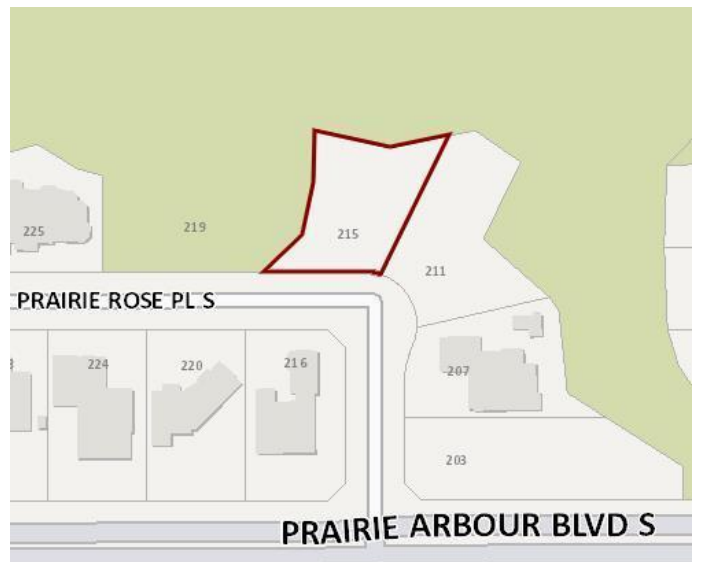

\$319,000 - 215 Prairie Rose Place S, Lethbridge

MLS® #A2190247

\$319,000

0 Bedroom, 0.00 Bathroom,
Land on 0.29 Acres

Arbour Ridge, Lethbridge, Alberta

Welcome to Prairie Arbour Estates! This community is the premier destination for estate living in south Lethbridge and serves as the benchmark for upscale developments in southern Alberta. Prairie Arbour Estates boasts unrivaled views of Sixmile Coulee and easy access to walking trails and the spectacular Prairie Arbour Park. This 0.29 acre lot sits in a quiet street with no through traffic and has rear and side boundaries against a beautiful environmental reserve. This particular location is very unique and lots at this price point are limited in quantity in this community. Comparative market value for a lot of this size and location makes this property a tremendously valuable investment.

Essential Information

MLS® #	A2190247
Price	\$319,000
Bathrooms	0.00
Acres	0.29
Type	Land
Sub-Type	Residential Land
Status	Active

Community Information

Address	215 Prairie Rose Place S
Subdivision	Arbour Ridge
City	Lethbridge

County	Lethbridge
Province	Alberta
Postal Code	T1K 5V7

Exterior

Lot Description	No Neighbours Behind, Street Lighting, Views, Environmental Reserve, Near Shopping Center
-----------------	---

Additional Information