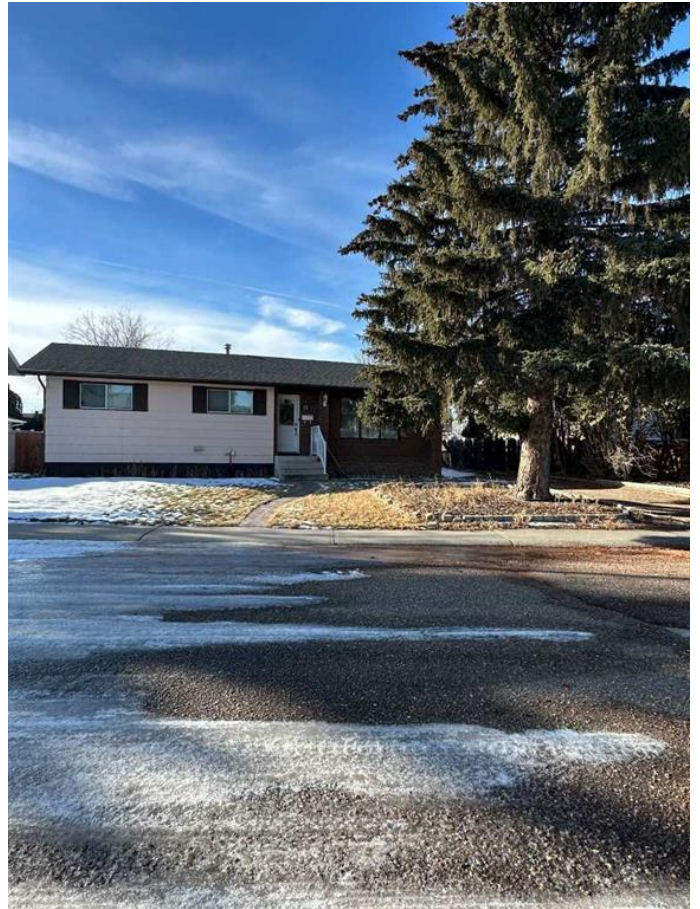

\$305,000 - 17 Castelani Crescent Se, Medicine Hat

MLS® #A2191286

\$305,000

5 Bedroom, 3.00 Bathroom, 1,218 sqft
Residential on 0.17 Acres

Crestwood-Norwood, Medicine Hat, Alberta

Nestled in the quiet Crescent of Crestwood-Norwood, this well maintained bungalow is a blend of comfort and convenience. Featuring 5 bedrooms, 3 bathrooms, and has a great central location. Enjoy the functional layout, cozy 12x9 deck overlooking the backyard which also hosted a detached garage with an oversized door. With ample storage space and close proximity to schools, shopping, and scenic walking trails, this home offers good value.

Built in 1976

Essential Information

MLS® #	A2191286
Price	\$305,000
Bedrooms	5
Bathrooms	3.00
Full Baths	2
Half Baths	1
Square Footage	1,218
Acres	0.17
Year Built	1976
Type	Residential
Sub-Type	Detached
Style	Bungalow
Status	Active

Community Information

Address 17 Castelani Crescent Se

Subdivision	Crestwood-Norwood
City	Medicine Hat
County	Medicine Hat
Province	Alberta
Postal Code	T1B 1S9

Amenities

Parking Spaces	1
Parking	Off Street, RV Access/Parking, Single Garage Detached
# of Garages	1