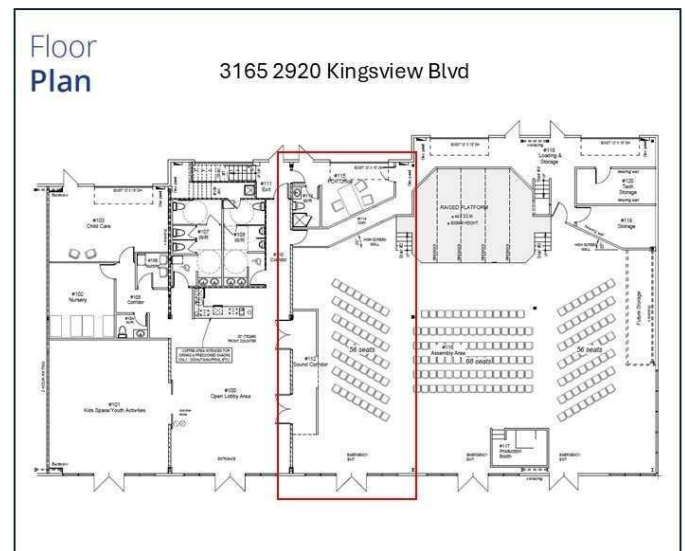

Community Information

Address	3165, 2920 Kingsview Boulevard Se
Subdivision	Kingsview Industrial Park
City	Airdrie
County	Airdrie
Province	Alberta