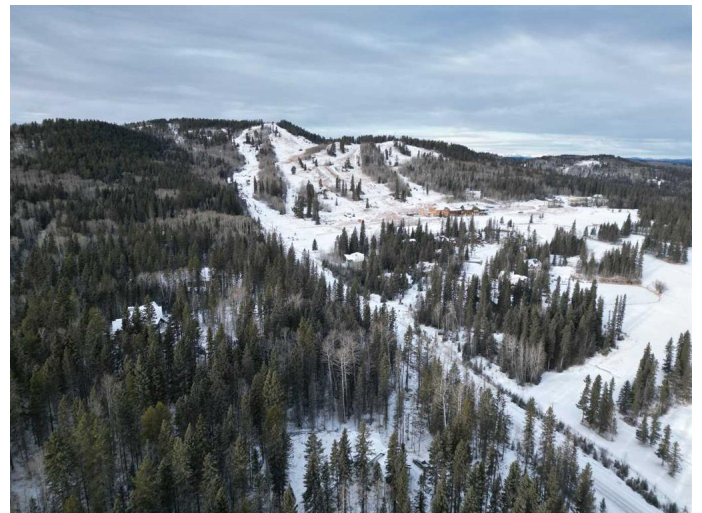

# \$565,000 - 50063 Township Road 234 Road, Rural Rocky View County

MLS® #A2206377

**\$565,000**

0 Bedroom, 0.00 Bathroom,  
Land on 3.87 Acres

NONE, Rural Rocky View County, Alberta

This beautiful, treed lot overlooks the gorgeous rolling greens of Wintergreen golf course. Come build the home you've always imagined; surrounded by nature, yet only 5 minutes from charming Bragg Creek and 25 minutes from city limits. This 3.87 acre lot has it all-privacy, paved access, a drilled well, and is close to the many recreational possibilities offered by West Bragg Creek and Kananaskis. The current owners have enhanced the land, adding a driveway, improving the well, and clearing many of the trees. Custom building plans are available for purchase. Come and picture the possibilities!

### **Exterior**

Lot Description Rectangular Lot, Near Golf Course, Gentle Sloping, Interior Lot, Many Trees, Near Shopping Center, Other, Paved, Private, See Remarks, Secluded