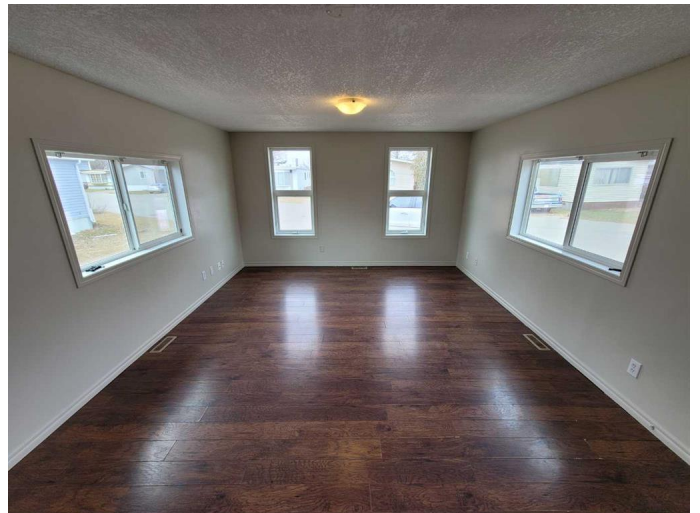

$85,000 - 52 Maple Estates, Picture Butte

MLS® #A2213330

$85,000

2 Bedroom, 1.00 Bathroom, 896 sqft

Mobile on 0.00 Acres

NONE, Picture Butte, Alberta

Upgraded 2 bedroom mobile home that received a complete overhaul in 2009. Rebuilt with 2x4 walls, new electrical, upgraded insulation, drywalled, new windows, completely refinished interior, as well as new roof, siding and soffit fascia on the exterior. Recent upgrades include a new roof in 2021 as well as the siding and fascia on the North and West side. The lot fee of $360/month includes water, sewer and garbage. For more information or a viewing call your favorite realtor.

Built in 1978

Essential Information

MLS® #	A2213330
Price	$85,000
Bedrooms	2
Bathrooms	1.00
Full Baths	1
Square Footage	896
Acres	0.00
Year Built	1978
Type	Mobile
Sub-Type	Mobile
Style	Single Wide Mobile Home
Status	Active

Community Information

Address 52 Maple Estates